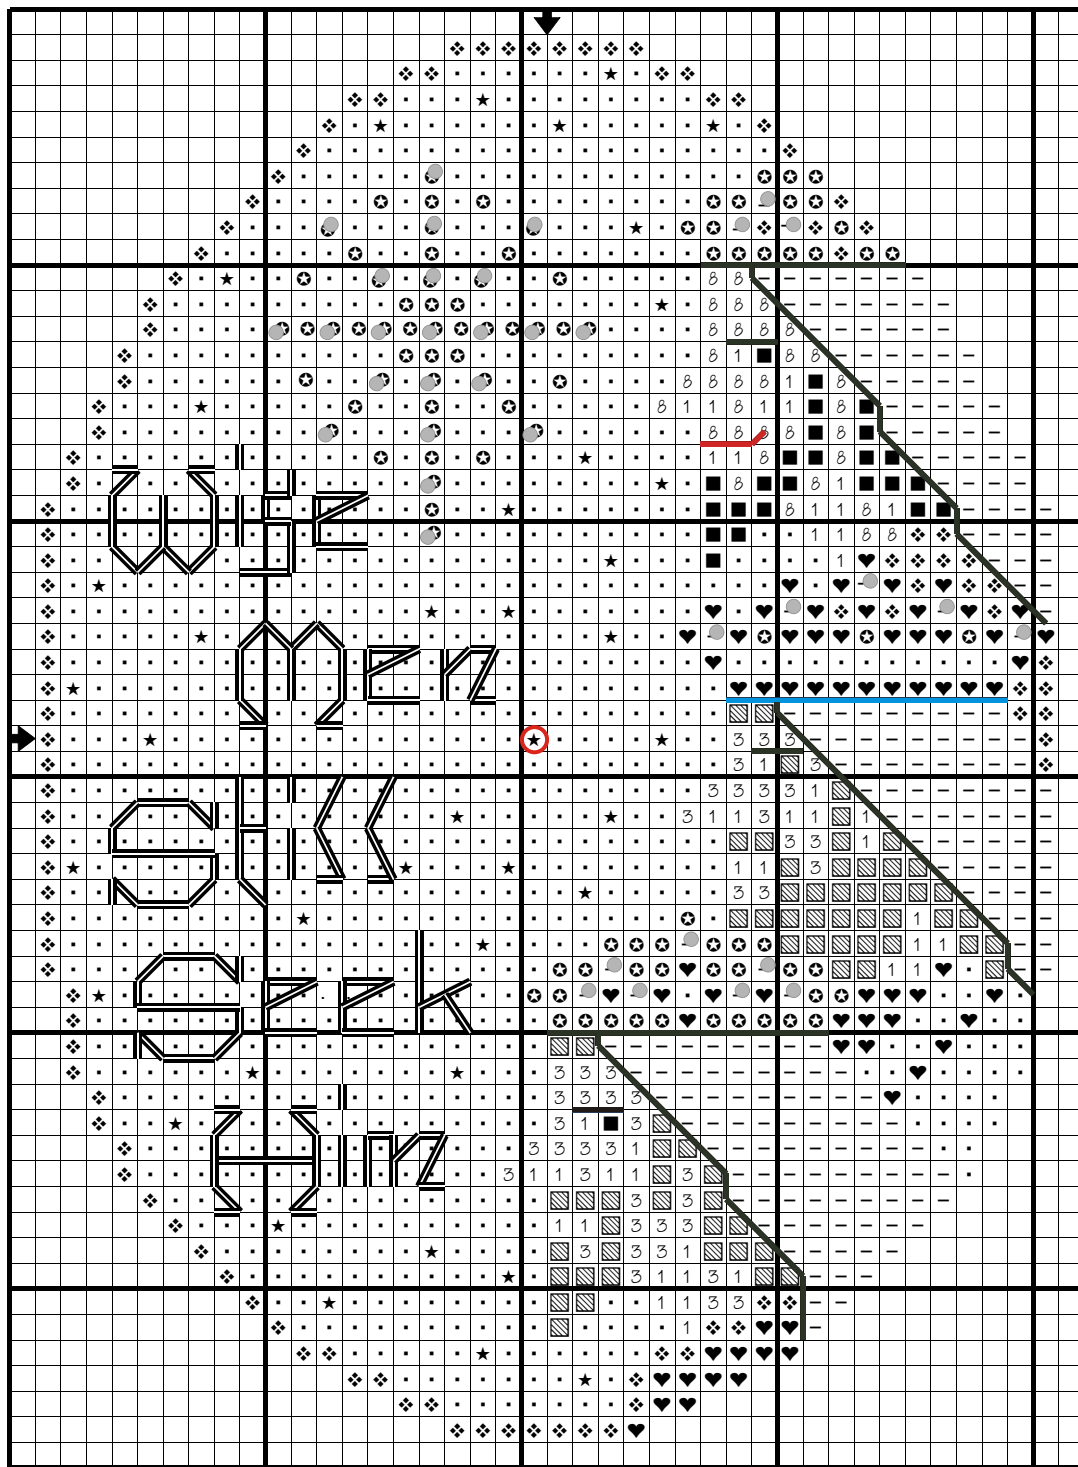

# Christ Centered Christmas

CRECHE ORNAMENT : WISE MEN STILL SEEK HIM • 2007v1 SERIES 1

Copyright © 2007, Carousel Charts, LLC. All rights reserved worldwide.

## PRINTING INSTRUCTIONS

For easy-to-read chart, print in color from any ink-jet printer. Use better settings and paper. Colors on monitors and printers vary, so trust DMC recommended floss or similar.

"Wise Men Still Seek Him" is a popular phrase I like to remember each Christmas. This Fourth theme with Magi and Star for the Christ Centered Christmas Creche ornaments is presented December 2007. Excellent for 28ct Evenweave, Linen or Aida equivalent.

Contact Carousel Charts for any other permissions.

2005

2004

Each  
Approx. 2-3/4" x 4"  
40x55 stitches

2006

2007

DMC 2 strands over 2		Bk Stitch	
◻	221 Shell Pink-VY DK		
β	223 Shell Pink-LT		
■	310 Black	—	1 Strand
♥	666 Christmas Red-BRT	—	1 Strand
❖	699 Christmas Green		
1	778 Antique Mauve		
•	798 Delft Blue-DK	—	2 Strands
⊕	972 Canary-DK		
★	3755 Baby Blue ○ Center Start		
3	3856 Mahogany-UL VY LT		
—	3865 White	—	2 Strands
MH PGS Bead   42010   Clear, use beading needle			