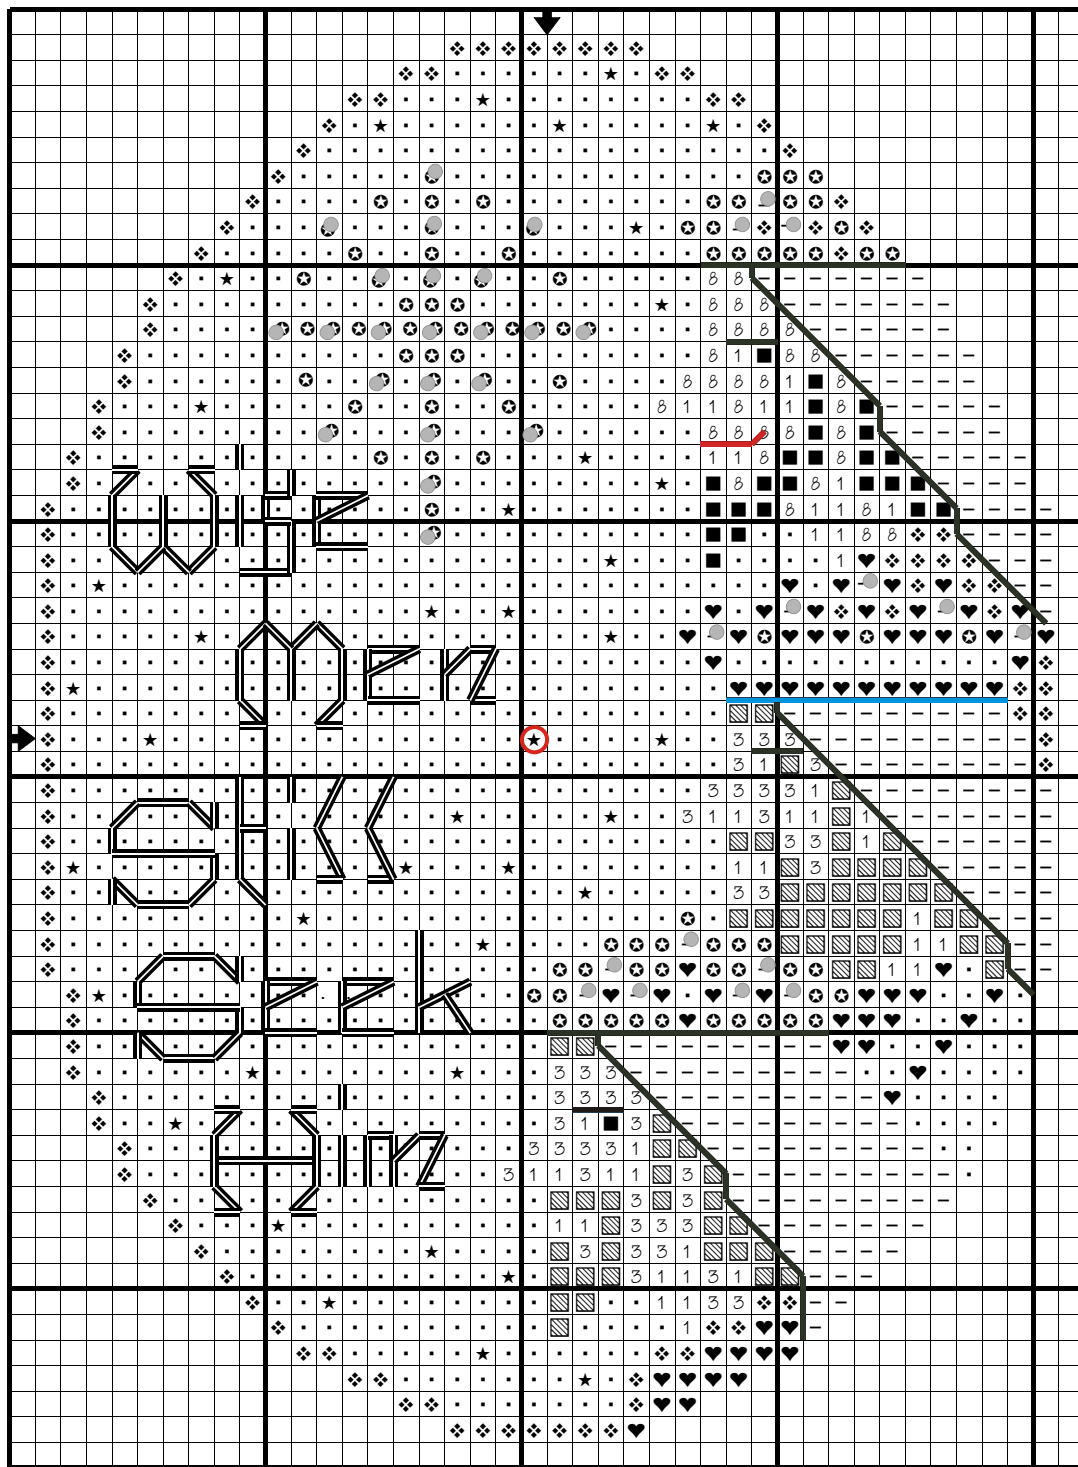

Christ Centered Christmas

CRECHE ORNAMENT : WISE MEN STILL SEEK HIM • 2007v1 SERIES 1

Copyright © 2007, Carousel Charts, LLC. All rights reserved worldwide.

PRINTING INSTRUCTIONS

For easy-to-read chart, print in color from any ink-jet printer. Use better settings and paper. Colors on monitors and printers vary, so trust DMC recommended floss or similar.

"Wise Men Still Seek Him" is a popular phrase I like to remember each Christmas. This Fourth theme with Magi and Star for the Christ Centered Christmas Creche ornaments is presented December 2007. Excellent for 28ct Evenweave, Linen or Aida equivalent.

Contact Carousel Charts for any other permissions.

2005

2004

Each
Approx. 2-3/4" x 4"
40x55 stitches

2006

2007

DMC 2 strands over 2		Bk Stitch
◻	221 Shell Pink-VY DK	
β	223 Shell Pink-LT	
■	310 Black	— 1 Strand
♥	666 Christmas Red-BRT	— 1 Strand
❖	699 Christmas Green	
1	778 Antique Mauve	
•	798 Delft Blue-DK	— 2 Strands
⊕	972 Canary-DK	
★	3755 Baby Blue ○ Center Start	
3	3856 Mahogany-UL VY LT	
—	3865 White	— 2 Strands
MH PGS Bead 42010 Clear, use beading needle		