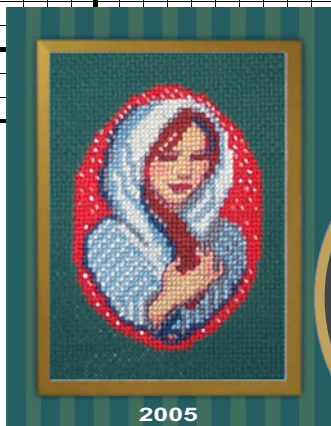

Christ Centered Christmas

CRECHE ORNAMENT : JOSEPH • 2006v1

SERIES 1

Copyright © 2006, Carousel Charts, LLC. All rights reserved worldwide.

A Family together, illustrated with vibrant color and bright reflective beads. Dear Joseph looks to the Christ Child. This third important figure of the Christ Centered Christmas Creche ornaments is presented December 2006. Excellent for 28ct Evenweave, Linen or Aida equivalent. Dedicated with love, to my Joseph.

Contact Carousel Charts, LLC for any other permissions.

2005

2004

2006

Each
Aprox. 2-3/4" x 4"
40x55 stitches

DMC 2 strands over 2, 10 st. per inch.

■	221	Shell Pink-VY DK	○	Center start
■	223	Shell Pink-LT		
X	352	Coral-LT		
◄	414	Steel Gray-DK		
♥	666	Christmas Red-BRT		
*	803	Baby Blue-UL VY DK (& backstitch)		
*	3755	Baby Blue-MD		
a	3856	Mahogany-UL VY LT		
◊	Blanc	White		
MH PGS Bead	42010	Clear		