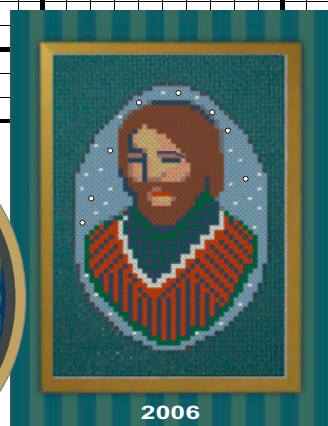

Christ Centered Christmas

CRECHE ORNAMENT : JOSEPH • 2006v1

SERIES 1

Copyright © 2006, Carousel Charts, LLC. All rights reserved worldwide.

A Family together, illustrated with vibrant color and bright reflective beads. Dear Joseph looks to the Christ Child. This third important figure of the Christ Centered Christmas Creche ornaments is presented December 2006. Excellent for 28ct Evenweave, Linen or Aida equivalent. Dedicated with love, to my Joseph.

Contact Carousel Charts, LLC for any other permissions.

2005

2004

2006

Each
Aprox. 2-3/4" x 4"
40x55 stitches

DMC 2 strands over 2, 10 st. per inch.

■	221	Shell Pink-VY DK	○	Center start
■	223	Shell Pink-LT		
X	352	Coral-LT		
◄	414	Steel Gray-DK		
♥	666	Christmas Red-BRT		
*	803	Baby Blue-UL VY DK (& backstitch)		
*	3755	Baby Blue-MD		
a	3856	Mahogany-UL VY LT		
◊	Blanc	White		
MH PGS Bead	42010	Clear		