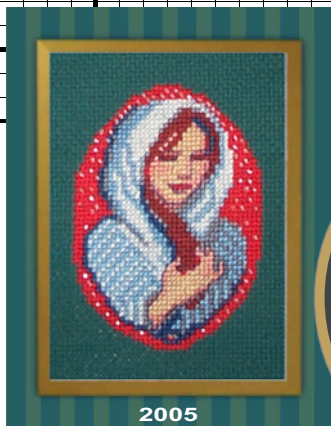

Christ Centered Christmas

CRECHE ORNAMENT : JOSEPH • 2006v1

SERIES 1

Copyright © 2006, Carousel Charts, LLC. All rights reserved worldwide.

A Family together, illustrated with vibrant color and bright reflective beads. Dear Joseph looks to the Christ Child. This third important figure of the Christ Centered Christmas Creche ornaments is presented December 2006. Excellent for 28ct Evenweave, Linen or Aida equivalent. Dedicated with love, to my Joseph.

Contact Carousel Charts, LLC for any other permissions.

Each
Aprox. 2-3/4" x 4"
40x55 stitches

DMC 2 strands over 2, 10 st. per inch.

■	221	Shell Pink-VY DK	○	Center start
■	223	Shell Pink-LT		
X	352	Coral-LT		
◄	414	Steel Gray-DK		
♥	666	Christmas Red-BRT		
*	803	Baby Blue-UL VY DK (& backstitch)		
*	3755	Baby Blue-MD		
a	3856	Mahogany-UL VY LT		
◊	Blanc	White		
MH PGS Bead	42010	Clear		