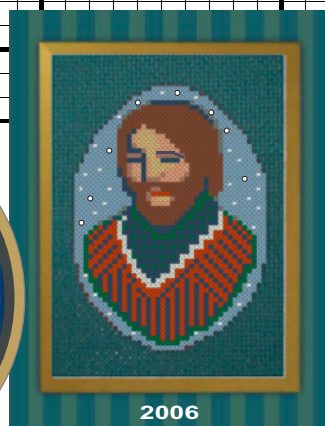

Christ Centered Christmas

CRECHE ORNAMENT : JOSEPH • 2006v1

SERIES 1

Copyright © 2006, Carousel Charts, LLC. All rights reserved worldwide.

A Family together, illustrated with vibrant color and bright reflective beads. Dear Joseph looks to the Christ Child. This third important figure of the Christ Centered Christmas Creche ornaments is presented December 2006. Excellent for 28ct Evenweave, Linen or Aida equivalent. Dedicated with love, to my Joseph.

Contact Carousel Charts, LLC for any other permissions.

Each
Aprox. 2-3/4" x 4"
40x55 stitches

DMC 2 strands over 2, 10 st. per inch.

■	221	Shell Pink-VY DK	○	Center start
■	223	Shell Pink-LT		
X	352	Coral-LT		
◄	414	Steel Gray-DK		
♥	666	Christmas Red-BRT		
*	803	Baby Blue-UL VY DK (& backstitch)		
*	3755	Baby Blue-MD		
a	3856	Mahogany-UL VY LT		
◊	Blanc	White		
MH PGS Bead	42010	Clear		